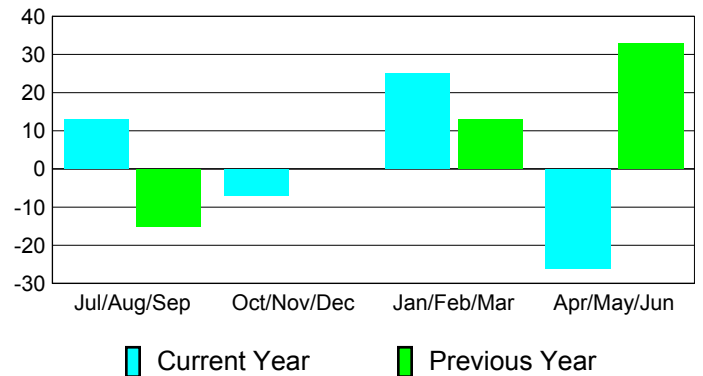

Gender Comparison 2010-2011

Jul/Aug/Sep

Oct/Nov/Dec

Jan/Feb/Mar

Apr/May/June

Male

Female