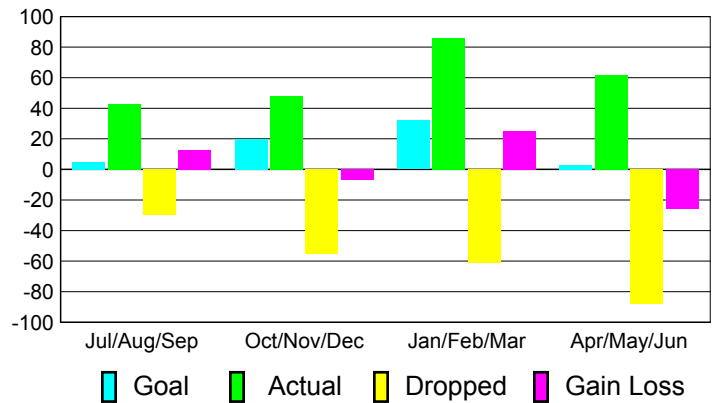

### YTD Status Quo Clubs 2010-2011

Status Quo Clubs Compared to Status Quo Members

## MEMBERSHIP

**Membership Results**  
2010-2011

**Membership**  
2009-2010

Month	Net Memb Goal	Actual New Memb	Actual Dropped Memb	Gain/Loss of Memb	Gain/Loss of Memb
Jul/Aug/Sep	5	43	-30	13	-15
Oct/Nov/Dec	20	48	-55	-7	0
Jan/Feb/Mar	32	86	-61	25	13
Apr/May/June	3	62	-88	-26	33
<b>Totals</b>	<b>60</b>	<b>239</b>	<b>-234</b>	<b>5</b>	<b>31</b>

### Membership Results 2010-2011

Goal, New, Dropped, Gain/Loss

### Comparison of Membership Gain/Loss

Current Year Compared to the Previous Year